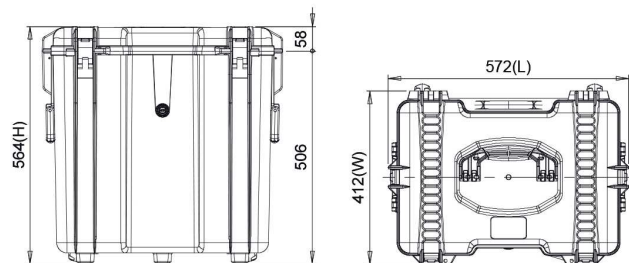

TECHNICAL DRAWING

* cubed foam

* interior bag

APPROVALS
ATA 300
IP67
STANAG 4280
DS 81-41

TEST
DROP
IMPACT
HANDLE
WATERTIGHT INTEGRITY
UV COLOR AND MATERIAL
PROTECTION

ACCESSORIES

HPRCCUB4700W
CUBED FOAM
USA:HPRCFO (foam only)

HPRCLO708TSA-1
PADLOCK - TSA

HPRCBAG4700W
Interior bag
USA:HPRCIC (internal case)