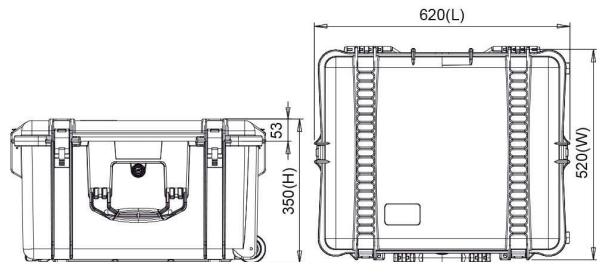

Produkt-Datenblatt

safetyBag® HPRC 2730W adventureLine

Gut verpackt

Ref.-Nr.: 001-PDB-RSWE-2730W-2021

Stand: 03.2021

TECHNICAL FEATURES

Dimension:
 internal dimension 555x460x316(mm) - 20.04x18.11x12.44(in)
 external dimension 620x520x350(mm) - 24.41x20.47x13.78(in)

lid: 45(mm) - 1.77(in) bottom: 271(mm) - 10.66(in)

Weight:
 empty: 7,55kg - 16.64lbs
 with cubed foam: 10,43kg - 22.99lbs

Temperature rating:
 Minimum -40°C -40°F
 Maximum +80°C +176°F

Colors:
 Black

TECHNICAL DRAWING

* cubed foam

* interior bag

* soft padded open deck + dividers

APPROVALS
 ATA 300
 IP67
 STANAG 4280
 DS 81-41

TEST
 DROP
 IMPACT
 HANDLE
 WATERTIGHT INTEGRITY
 UV COLOR AND MATERIAL
 PROTECTION

ACCESSORIES