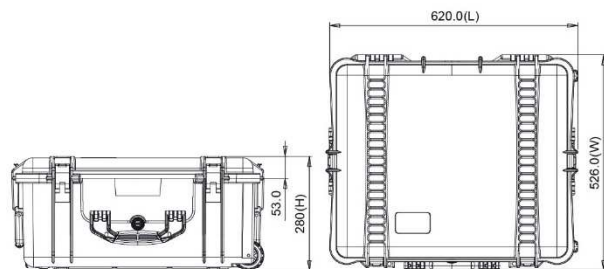

Produkt-Datenblatt

safetyBag® HPRC 2700W adventureLine

Gut verpackt

Ref.-Nr.: 001-PDB-RSWE-2700W-2019

Stand: 03.2019

* open cases images reflect the different HPRC cases internal options

TECHNICAL FEATURES

Dimension:
 internal dimension 555x459x256(mm) - 21.85x18.07x10.08(in)
 external dimension 620x525x280(mm) - 24.41x20.67x11.02(in)

lid: 45(mm) - 1.77(in) bottom: 211(mm) - 8.30(in)

Weight:
 empty: 8,30kg - 18.30lbs
 with cubed foam: 9,07kg - 19.99lbs

Temperature rating:
 Minimum Maximum
 -40°C -40°F +80°C +176°F

Colors:
 Black - Orange - Ferrari red

TECHNICAL DRAWING

* cubed foam

* interior bag

* second skin

APPROVALS
 ATA 300
 IP67
 STANAG 4280
 DS 81-41

TEST
 DROP
 IMPACT
 HANDLE
 WATERTIGHT INTEGRITY
 UV COLOR AND MATERIAL
 PROTECTION

ACCESSORIES

HPRCCUB2700W
 CUBED FOAM
 USA:HPRCFO (foam only)