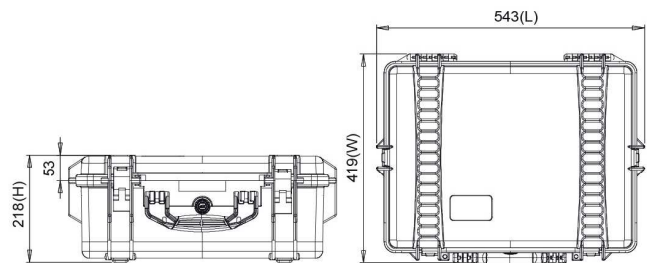

### TECHNICAL FEATURES

**Dimension:**

internal dimension 482x358x198(mm) - 18.97x14.09x7.79(in)  
external dimension 543x419x218(mm) - 21.37x16.49x8.58(in)

lid: 46(mm) - 1.81(in) bottom: 152(mm) - 5.98(in)

**Weight:**

empty: 4,25kg - 9.37lbs  
with cubed foam: 5,05kg - 11.13lbs

**Temperature rating:**

Minimum -40°C -40°F      Maximum +80°C +176°F

**Colors:**

Black - Orange - Ferrari red - Electric blue

### TECHNICAL DRAWING

\* cubed foam

\* interior bag

\* second skin

**APPROVALS**  
ATA 300  
IP67  
STANAG 4280  
DS 81-41

**TEST**  
DROP  
IMPACT  
HANDLE  
WATERTIGHT INTEGRITY  
UV COLOR AND MATERIAL  
PROTECTION