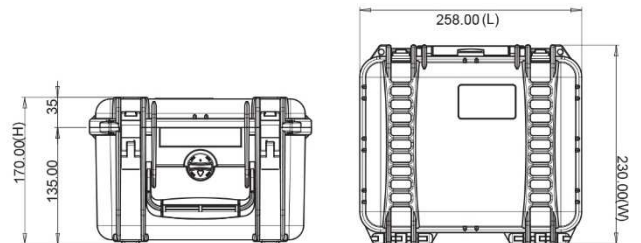

### TECHNICAL FEATURES

**Dimension:**

internal dimension 236x182x155(mm) - 9.29x7.17x6.10(in)  
external dimension 258x230x170(mm) - 10.16x9.06x6.69(in)

lid: 29(mm) - 1.14(in) bottom: 126(mm) - 4.96(in)

**Weight:**

empty: 1.00kg - 2.20lbs  
with cubed foam: 1.35kg - 2.97lbs

**Temperature rating:**

Minimum Maximum  
-40°C -40°F +80°C +176°F

**Colors:**

Black

### TECHNICAL DRAWING

\* cubed foam

\* interior bag

**APPROVALS**  
ATA 300  
IP67  
STANAG 4280  
DS 81-41

**TEST**  
DROP  
IMPACT  
HANDLE  
WATERTIGHT INTEGRITY  
UV COLOR AND MATERIAL  
PROTECTION