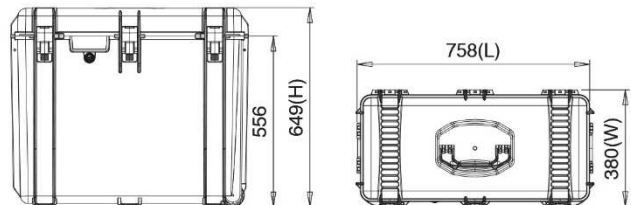

### TECHNICAL FEATURES

**Dimension:**

internal dimension 720x320x600(mm) - 28.34x12.60x23.62(in)  
 external dimension 776x380x649(mm) - 30.55x14.96x25.55(in)

lid: 60(mm) - 2.36(in) bottom: 540(mm) - 21.25(in)

**Weight:**

empty: 10,00kg - 22.21lbs  
 with cubed foam: 14,10kg - 31.08lbs

**Temperature rating:**

Minimum -40°C -40°F      Maximum +80°C +176°F

**Colors:**

Black

### TECHNICAL DRAWING

\* cubed foam

\* interior bag

**APPROVALS**  
 ATA 300  
 IP67  
 STANAG 4280  
 DS 81-41

**TEST**  
 DROP  
 IMPACT  
 HANDLE  
 WATERTIGHT INTEGRITY  
 UV COLOR AND MATERIAL  
 PROTECTION