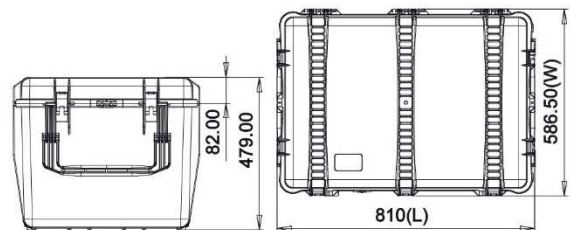

internal dimension 749x525x455(mm) - 29.49x20.67x17.91(in)
external dimension 810x586,5x479(mm) - 31.89x23.09x18.86(in)

lid: 73(mm) - 2.87(in) bottom: 382(mm) - 15.03(in)

Weight:

empty: 13,20kg - 29.10lbs
with cubed foam: 17,43kg - 38.43lbs

Temperature rating:

Minimum Maximum
-40°C -40°F +80°C +176°F

Colors:

Black

TECHNICAL DRAWING

APPROVALS
ATA 300
IP67
STANAG 4280
DS 81-41

TEST
DROP
IMPACT
HANDLE
WATERTIGHT INTEGRITY
UV COLOR AND MATERIAL
PROTECTION

* cubed foam

* interior bag

* soft padded open deck + dividers

ACCESSORIES

HPRCCUB2800W
CUBED FOAM
USA:HPRCFO (foam only)

HPRCLO708TSA-1
PADLOCK - TSA

HPRCBAG2800W
INTERIOR BAG
USA:HPRCIC (internal case)

HPRCORG2800W
LID ORGANIZER