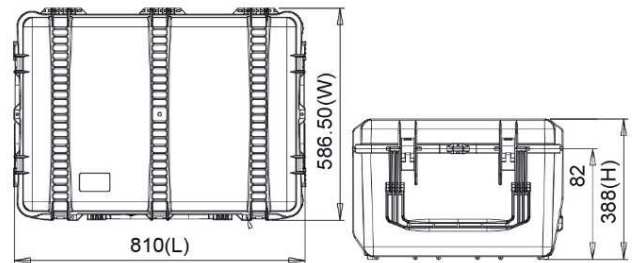

internal dimension 749x525x366(mm) - 29.49x20.67x14.41(in)
external dimension 810x586,5x388(mm) - 31.89x23.09x15.28(in)

lid: 73(mm) - 2.87(in) bottom: 293(mm) - 11.53(in)

Weight:

empty: 12,20kg - 26.90lbs
with cubed foam: 16,18kg - 35.67lbs

Temperature rating:

Minimum Maximum
-40°C -40°F +80°C +176°F

Colors:

Black

TECHNICAL DRAWING

* cubed foam	* interior bag	* soft padded open deck + dividers	APPROVALS ATA 300 IP67 STANAG 4280 DS 81-41 TEST DROP IMPACT HANDLE WATERTIGHT INTEGRITY UV COLOR AND MATERIAL PROTECTION

ACCESSORIES

HPRCUB2780W CUBED FOAM USA:HPRCFO (foam only)	HPRCLO708TSA-1 PADLOCK - TSA	HPRCBAG2780W INTERIOR BAG USA:HPRCIC (internal case)	HPRCORG2780W LID ORGANIZER	HPRCSPD2780W SOFT PADDED OPEN DECK + DIVIDERS USA: HPRCDK (divider kit)