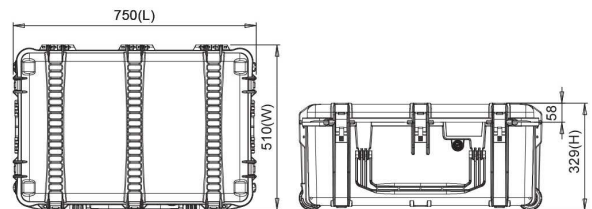

Produkt-Datenblatt

safetyBag® HPRC 2760W adventureLine

Gut verpackt

Ref.-Nr.: 001-PDB-RSWE-2760W-2019

Stand: 03.2019

* open cases images reflect the different HPRC cases internal options

TECHNICAL FEATURES

Dimension:
 internal dimension 690x450x300(mm) - 27.16x17.71x11.81(in)
 external dimension 750x510x329(mm) - 29.53x20.08x12.99(in)

lid: 50(mm) - 1.97(in) bottom: 250(mm) - 9.84(in)

Weight:
 empty: 9.20kg - 20.28lbs
 with cubed foam: 10.72kg - 23.63lbs

Temperature rating:
 Minimum Maximum
 -40°C -40°F +80°C +176°F

Colors:
 Black

TECHNICAL DRAWING

* cubed foam

* interior bag

* soft padded open deck + dividers

APPROVALS
 ATA 300
 IP67
 STANAG 4280
 DS 81-41

TEST
 DROP
 IMPACT
 HANDLE
 WATERTIGHT INTEGRITY
 UV COLOR AND MATERIAL
 PROTECTION

ACCESSORIES