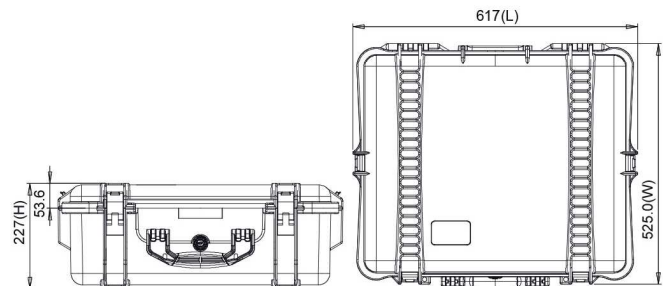

internal dimension 555x459x205(mm) - 21.85x18.07x8.07(in)
 external dimension 617x525x227(mm) - 24.29x20.67x8.94(in)

lid: 45(mm) - 1.77(in) bottom: 160(mm) - 6.29(in)

Weight:

empty: 5,55kg - 12.24lbs
 with cubed foam: 6,71kg - 14.79lbs

Temperature rating:

Minimum -40°C -40°F Maximum +80°C +176°F

Colors:

Black - Orange - Ferrari red

TECHNICAL DRAWING

* cubed foam

* interior bag

* soft padded open deck + dividers