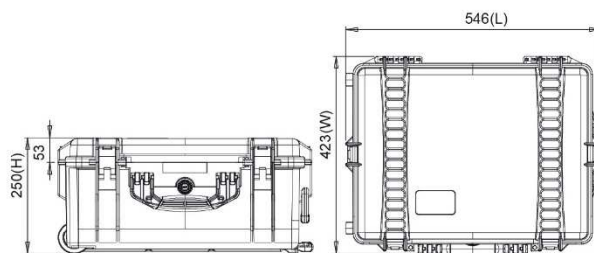

internal dimension 482x358x218(mm) - 18.98x14.09x8.58(in)
external dimension 546x423x250(mm) - 21.05x16.65x9.84(in)

lid: 46(mm) - 1.81(in) bottom: 172(mm) - 6.77(in)

Weight:

empty: 6,05kg - 13.34lbs
with cubed foam: 6,97kg - 15.37lbs

Temperature rating:

Minimum	Maximum
-40°C -40°F	+80°C +176°F

Colors:

Black - Orange - Electric blue

TECHNICAL DRAWING

* cubed foam

* interior bag

* second skin