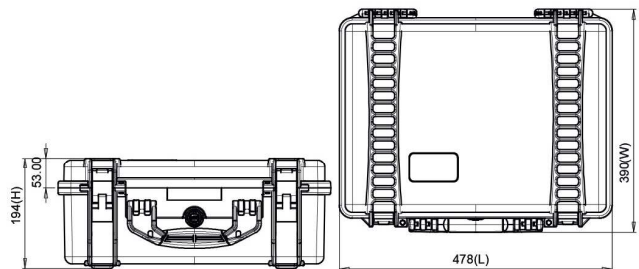

internal dimension 450x323x175(mm) - 17.72x12.72x6.89(in)
external dimension 478x390x194(mm) - 18.82x15.35x7.64(in)

lid: 46(mm) - 1,81(in) bottom: 129(mm) - 5.08(in)

Weight:

empty: 3,15kg - 6.94lbs
with cubed foam: 3,71kg - 8.18lbs

Temperature rating:

Minimum -40°C -40°F Maximum +80°C +176°F

Colors:

Black - Orange - Ferrari red - Electric blue

TECHNICAL DRAWING

* cubed foam

* interior bag

* soft padded open deck + dividers